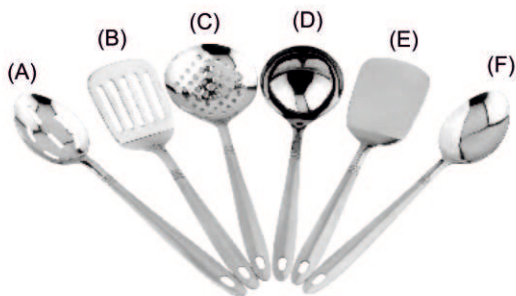

KT - 10
EUROGEL KITCHEN TOOLS 13"
(A) Ladle (E) Slotted Spoon
(B) Slotted Turner (F) Solid Turner
(C) Basting Spoon (G) Skimmer
(D) Spaghetti Server