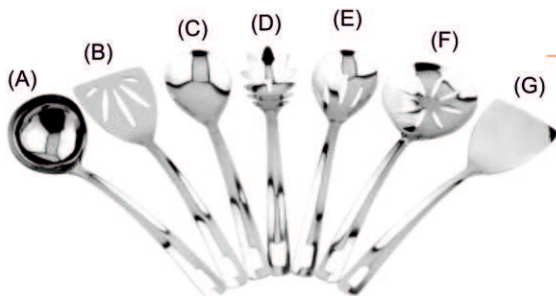

KT - 08
NEW LARA KITCHEN TOOLS 13"
(A) Ladle (E) Slotted Spoon
(B) Slotted Turner (F) Skimmer
(C) Solid Spoon (G) Solid Turner
(D) Spaghetti Server

KT - 09
NECKLACE KITCHEN TOOLS 13"
(A) Slotted Spoon (D) Ladle
(B) Slotted Turner (E) Solid Turner
(C) Skimmer (F) Basting Spoon