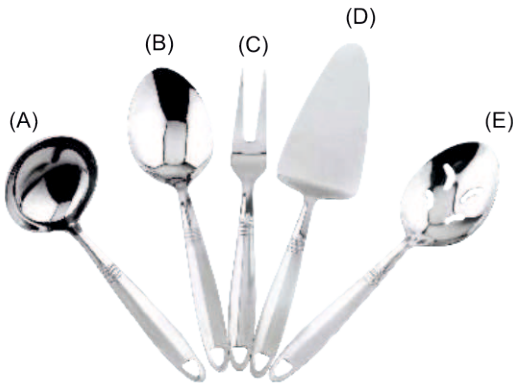

KT - 18
DIVA NECKLACE
SERVING TOOLS 9"
(A) Ladle
(B) Basting Spoon
(C) Fork
(D) Cake Server
(E) Slotted Spoon