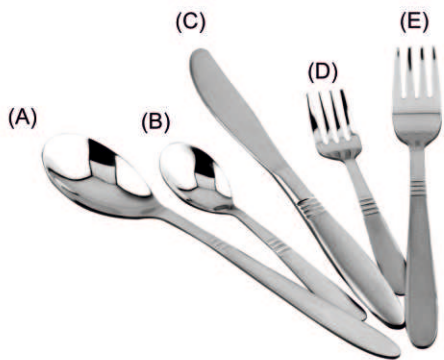

BK - 19
Colored Fruit Basket
Ø 23 cm.

BK - 20
Fruit Basket
Ø 24 cm.

BK - 21
Fruit Basket
Ø 23 cm.

BK - 22
Colored Fruit Basket
Ø 24 cm.

BK - 23
Fruit Basket
Ø 19 cm.

Cutlery

CT - 01
NECKLACE
(A) Table Spoon
(B) Tea Spoon
(C) Table Knife
(D) Mini Fork
(E) Table Fork