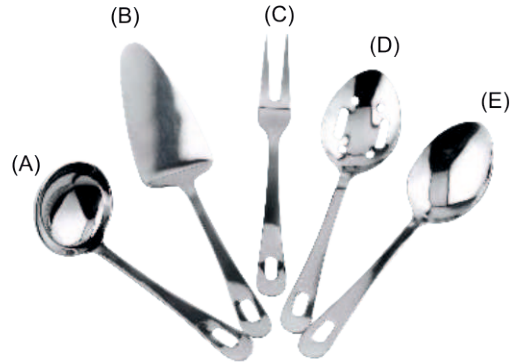

KT - 17
GS SERVING TOOLS 9"
(A) Ladle
(B) Cake Server
(C) Fork
(D) Slotted Spoon
(E) Basting Spoon

KT - 18
DIVA NECKLACE
SERVING TOOLS 9"
(A) Ladle
(B) Basting Spoon
(C) Fork
(D) Cake Server
(E) Slotted Spoon