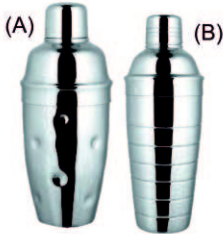

TT - 46
Business Card Holder.

TT - 47
Napkin Rings.

Barware

BR - 01
Regular Cocktail Shaker
Cap. 200,300,500,700 ml.

BR - 02
Color Regular
Cocktail Shaker
Cap. 200,300,500,700 ml.

BR - 03
Deluxe Cocktail Shaker
Cap. 300,500,700 ml.