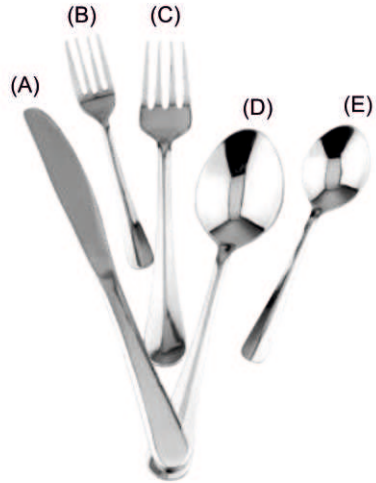

CT - 03
DULL PLAIN
(A) Table Spoon
(B) Tea Spoon
(C) Table Fork
(D) Mini Fork
(E) Table Knife