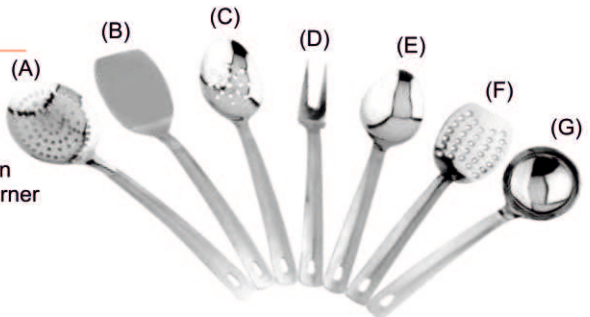

KT - 06

EMPIRE KITCHEN TOOLS 13"

(A) Basting Spoon	(E) Slotted Spoon
(B) Solid Turner	(F) Spaghetti Server
(C) Slotted Turner	(G) Fork
(D) Skimmer	

KT - 07

LITTLE DIANA KITCHEN TOOLS 13"

(A) Skimmer	(E) Basting Spoon
(B) Solid Turner	(F) Perforated Turner
(C) Perforated Spoon	(G) Ladle
(D) Fork