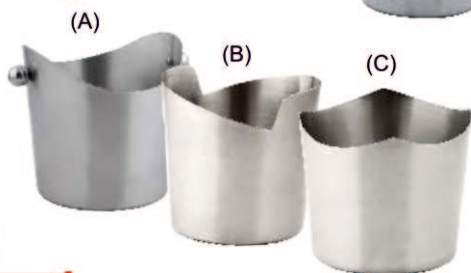

BR - 64
Bucket.