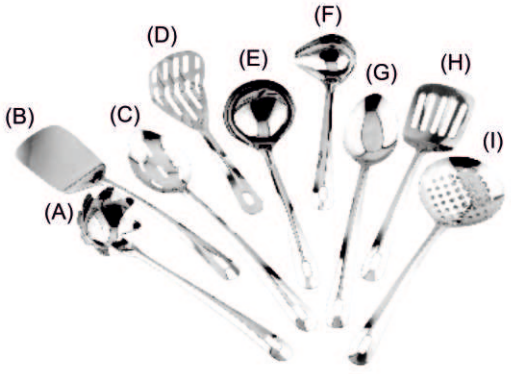

KT - 02
LARA KITCHEN TOOLS 13"
(A) Spaghetti Spoon (F) Soup Ladle
(B) Solid Turner (G) Basting Spoon
(C) Slotted Spoon (H) Slotted Turner
(D) Potato Masher (I) Skimmer
(E) Ladle