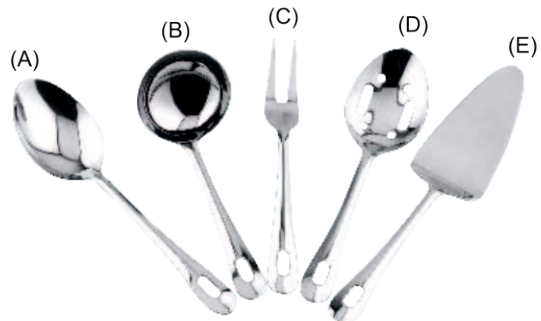

KT - 17
GS SERVING TOOLS 9"
(A) Ladle
(B) Cake Server
(C) Fork
(D) Slotted Spoon
(E) Basting Spoon

KT - 18
DIVA NECKLACE
SERVING TOOLS 9"
(A) Ladle
(B) Basting Spoon
(C) Fork
(D) Cake Server
(E) Slotted Spoon