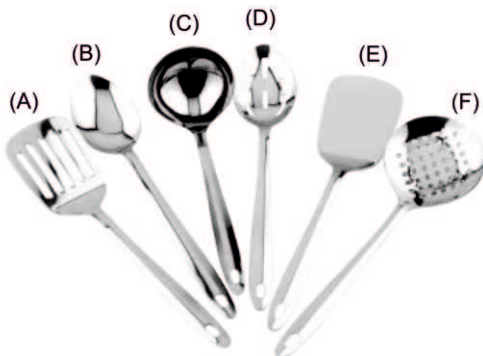

KT - 11
PEARL KITCHEN TOOLS 13"
(A) Slotted Turner (D) Slotted Spoon
(B) Basting Spoon (E) Solid Turner
(C) Ladle (F) Skimmer