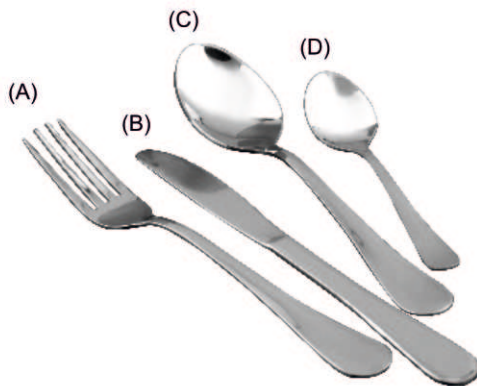

BK - 23
Fruit Basket
Ø 19 cm.

CT - 04
CLASSIC
(A) Tea Spoon
(B) Table Spoon
(C) Table Knife
(D) Table Fork
(E) Mini Fork