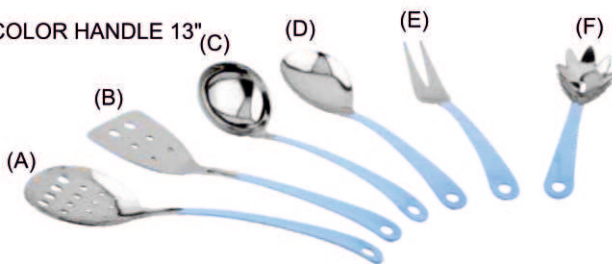

**KT - 15
EUROGEL KITCHEN TOOLS W/COLOR HANDLE 13"**

(A) Skimmer
(B) Perforated Turner
(C) Ladle
(D) Basting Spoon
(E) Fork
(F) Spaghetti Server