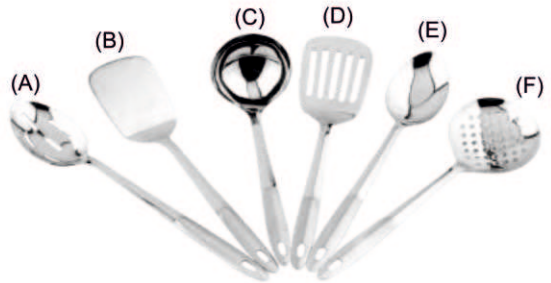

KT - 04

AH KITCHEN TOOLS 13"

- | | |
|----------------------|--------------------|
| (A) Solid Turner | (E) Basting Spoon |
| (B) Slotted Spoon | (F) Slotted Turner |
| (C) Spaghetti Server | (G) Skimmer |
| (D) Ladle | |

KT - 05

CROWN KITCHEN TOOLS 13"

- | | |
|-------------------|--------------------|
| (A) Slotted Spoon | (D) Slotted Turner |
| (B) Solid Turner | (E) Basting Spoon |
| (C) Ladle | (F) Skimmer |

KT - 06

EMPIRE KITCHEN TOOLS 13"