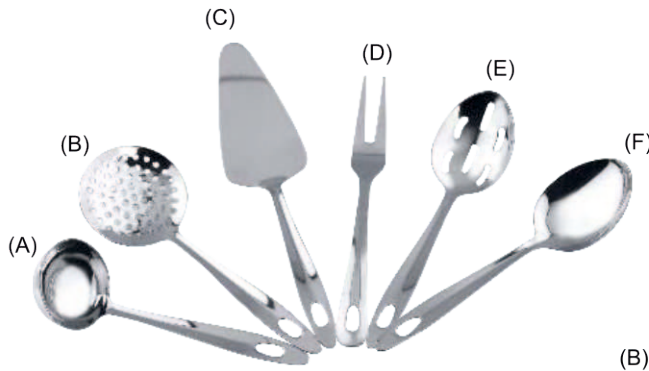

KT - 16
PEARL SERVING TOOLS 9"
(A) Ladle
(B) Skimmer
(C) Cake Server
(D) Fork
(E) Slotted Spoon
(F) Basting Spoon

KT - 17
GS SERVING TOOLS 9"
(A) Ladle
(B) Cake Server
(C) Fork
(D) Slotted Spoon
(E) Basting Spoon