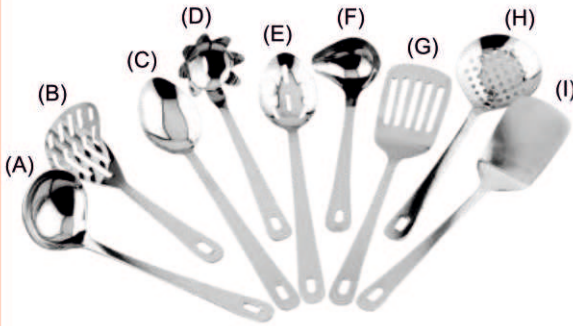

KT - 01
GS KITCHEN TOOLS 13"
(A) Ladle (F) Soup Ladle
(B) Potato Masher (G) Slotted Turner
(C) Basting Spoon (H) Skimmer
(D) Spaghetti Spoon (I) Solid Turner
(E) Slotted Spoon