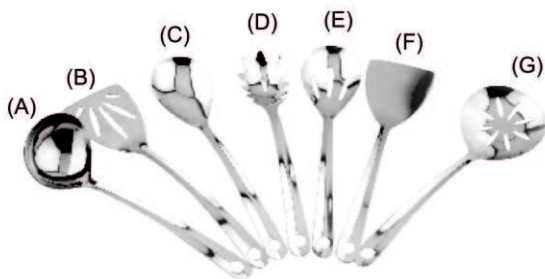

KT - 10
EUROGEL KITCHEN TOOLS 13"
(A) Ladle (E) Slotted Spoon
(B) Slotted Turner (F) Solid Turner
(C) Basting Spoon (G) Skimmer
(D) Spaghetti Server