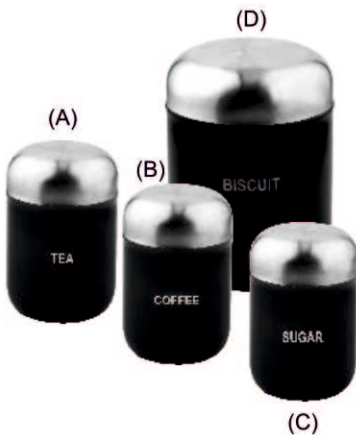

CN - 03
Colored Globe Canister

	Size
(A) Tea Canister	10 cm
(B) Coffee Canister	10 cm
(C) Sugar Canister	10 cm
(D) Biscuit Canister	13 cm