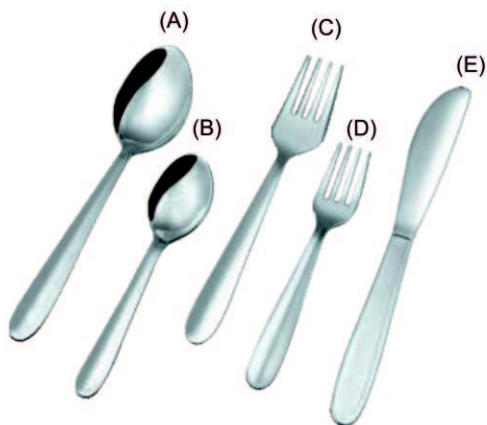

Cutlery

CT - 01
NECKLACE
(A) Table Spoon
(B) Tea Spoon
(C) Table Knife
(D) Mini Fork
(E) Table Fork

CT - 02
DECORA PLAIN
(A) Table Fork
(B) Table Knife
(C) Table Spoon
(D) Tea Spoon