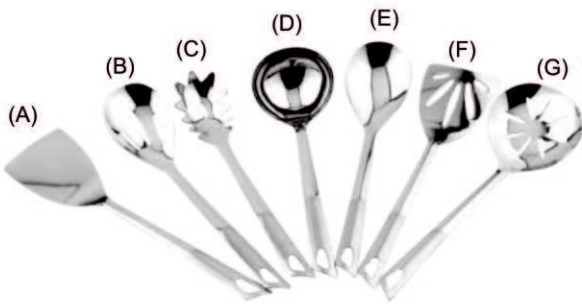

KT - 04

AH KITCHEN TOOLS 13"

(A) Solid Turner	(E) Basting Spoon
(B) Slotted Spoon	(F) Slotted Turner
(C) Spaghetti Server	(G) Skimmer
(D) Ladle	

KT - 05

CROWN KITCHEN TOOLS 13"

(A) Slotted Spoon	(D) Slotted Turner
(B) Solid Turner	(E) Basting Spoon
(C) Ladle	(F) Skimmer

KT - 06

EMPIRE KITCHEN TOOLS 13"

(A) Basting Spoon	(E) Slotted Spoon
(B) Solid Turner	(F) Spaghetti Server
(C) Slotted Turner	(G) Fork
(D) Skimmer	

KT - 07

LITTLE DIANA KITCHEN TOOLS 13"

(A) Skimmer	(E) Basting Spoon
(B) Solid Turner	(F) Perforated Turner
(C) Perforated Spoon	(G) Ladle
(D) Fork