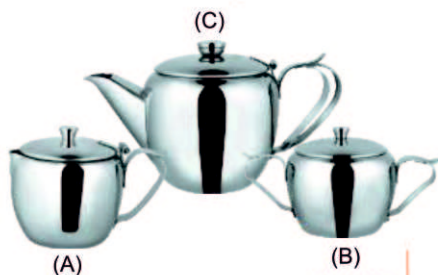

PK - 23
Supreme Tea Set

PK - 25
Elegant Tea Set
Cap. 24,32 oz.