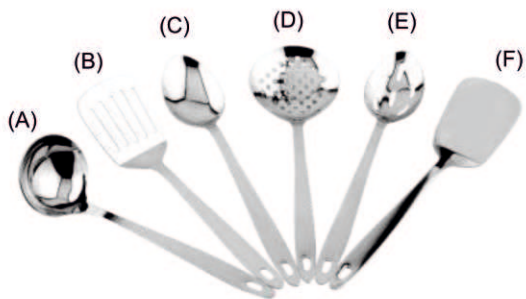

**KT - 12
PEARL 2 KITCHEN TOOLS 13"**

(A) Ladle	(D) Skimmer
(B) Slotted Turner	(E) Slotted Spoon
(C) Basting Spoon	(F) Solid Turner

**KT - 13
GLORY KITCHEN TOOLS 13"**

(A) Skimmer	(F) Potato Masher
(B) Basting Spoon	(G) Ladle
(C) Fork	(H) Perforated Spoon
(D) Slotted Spoon	(I) Slotted Turner
(E) Spaghetti Server	

**KT - 14
SUNLIGHT XL KITCHEN TOOLS 13"**

(A) Ladle	(E) Slotted Spoon
(B) Skimmer	(F) Basting Spoon
(C) Spaghetti Server	
(D) Fork	

**KT - 15
EUROGEL KITCHEN TOOLS W/COLOR HANDLE 13"**

(A) Skimmer
(B) Perforated Turner
(C) Ladle
(D) Basting Spoon
(E) Fork
(F) Spaghetti Server