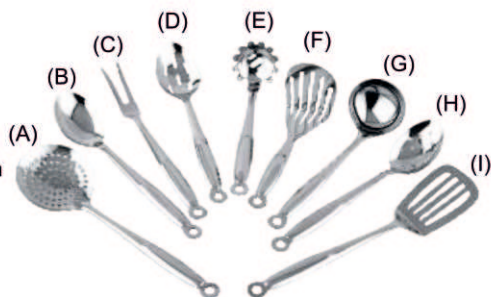

**KT - 13
GLORY KITCHEN TOOLS 13"**

(A) Skimmer	(F) Potato Masher
(B) Basting Spoon	(G) Ladle
(C) Fork	(H) Perforated Spoon
(D) Slotted Spoon	(I) Slotted Turner
(E) Spaghetti Server