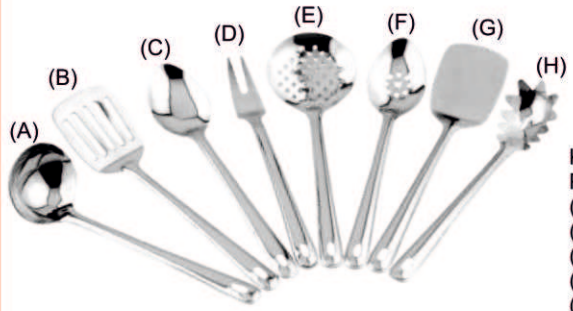

KT - 03
PALIO KITCHEN TOOLS 13"
(A) Ladle (F) Perforated Spoon
(B) Slotted Turner (G) Solid Turner
(C) Basting Spoon (H) Spaghetti Spoon
(D) Fork
(E) Skimmer