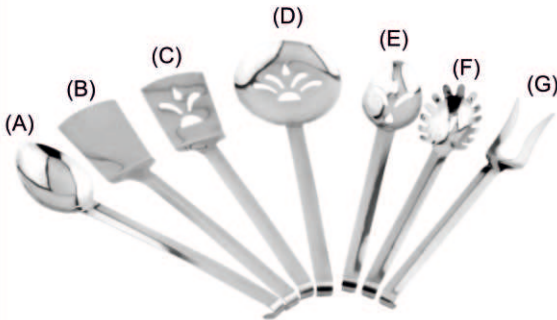

KT - 04

AH KITCHEN TOOLS 13"

(A) Solid Turner	(E) Basting Spoon
(B) Slotted Spoon	(F) Slotted Turner
(C) Spaghetti Server	(G) Skimmer
(D) Ladle	

KT - 05

CROWN KITCHEN TOOLS 13"

(A) Slotted Spoon	(D) Slotted Turner
(B) Solid Turner	(E) Basting Spoon
(C) Ladle	(F) Skimmer